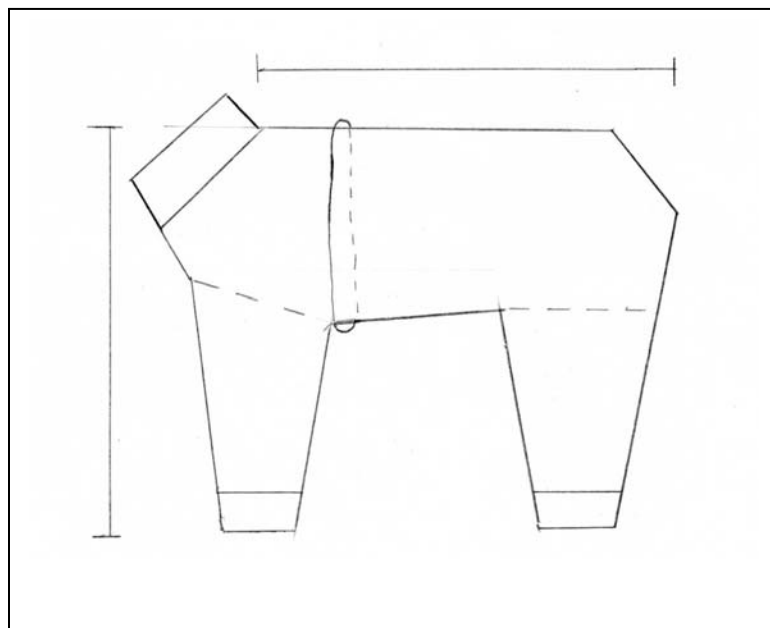

## MEASUREMENTS

Length: from collar to tail

Height: from centre of spine to ground

Chest: circumference around the chest  
behind the elbow

### SMALL

Length: 27.5 cm  
Height: 24.0 cm  
Chest: 40.5 cm

### MEDIUM

Length: 40.0 cm  
Height: 33.0 cm  
Chest: 58.5 cm

### LARGE

Length: 46.5 cm  
Height: 42.0 cm  
Chest: 65.5 cm